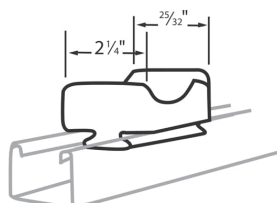

PRODUCT-DETAILS

AB880

3 INCH PORCELAIN SADDLE

General Information

Extended Product Type	AB880
Product ID	7TAA005850R0046
EAN	0616013134450
Catalog Description	3 INCH PORCELAIN SADDLE
Long Description	Saddle, Width 3 Inches, Length 2-1/4 Inches, Maximum Cable Diameter 3 Inches, Porcelain

Ordering

EAN	0616013134450
UPC	616013134450
Country of Origin	United States (US)
Customs Tariff Number	6911900050
Selling Unit of Measure	each

Container Information

Package Level 1 Units	10 piece
Package Level 1 Width	7.1 in 180 mm
Package Level 1 Height	4.5 in 114 mm
Package Level 1 Depth / Length	9.1 in 231 mm