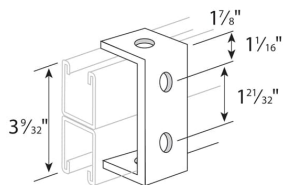

PRODUCT-DETAILS

AB245

U-SHAPED FITTING

General Information

Extended Product Type	AB245
Product ID	7TAA005110R0041
EAN	0616013265901
Catalog Description	U-SHAPED FITTING
Long Description	Four hole Steel U-Support with GoldGalv finish.

Ordering

EAN	0616013265901
UPC	616013265901
Country of Origin	United States (US)
Customs Tariff Number	7326908588
Selling Unit of Measure	each

Container Information

Package Level 1 Units	10 piece
Package Level 1 Width	5.25 in 133 mm
Package Level 1 Height	3.75 in 95 mm
Package Level 1 Depth / Length	7.5 in 191 mm