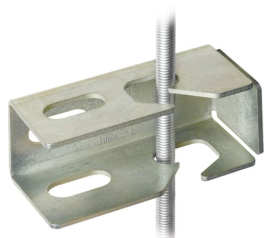

PRODUCT-DETAILS

AB221

S.STRUT TRAP-EZE END CON GOLD GALV

General Information

Extended Product Type	AB221
Product ID	7TAA005110R0031
EAN	0616013119730
Catalog Description	S.STRUT TRAP-EZE END CON GOLD GALV
Long Description	Trap-Eze end mount connector with GoldGalv finish. For use with 3/8 inch and 1/2 inch threaded rod.

Ordering

EAN	0616013119730
UPC	616013119730
Country of Origin	United States (US)
Customs Tariff Number	7326908630
Selling Unit of Measure	each

Container Information

Package Level 1 Units	20 piece
Package Level 1 Width	5.25 in 133 mm
Package Level 1 Height	2.81 in 71 mm
Package Level 1 Depth / Length	10.5 in 267 mm

Additional Information

Brand / Label	Superstrut
Effective Date	20090407
Material	Steel
Number of Batteries	0
Product Name	STEEL PIPE STRAP
Product Type	Trap-Eze Connector
Special Functions	Easily installs above or to the side of an existing assembly, eliminating the need to disassemble and reassemble the trapeze.