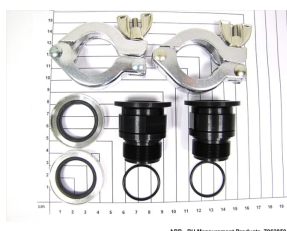

PRODUCT-DETAILS

7962850

ECO2 KF DN25 Ein-/Ausl.2*Spr.

General Information

Product ID	7962850
ABB Type Designation	-
Catalog Description	ECO2 KF DN25 Ein-/Ausl.2*Spr.

Additional Information

ABB Type Designation	-
Country of Origin	Germany (DE)
Customs Tariff Number	-
Gross Volume	0 dm ³
Gross Weight	0 kg
Invoice Description	ECO2 KF DN25 Ein-/Ausl.2*Spr.
Made To Order	No
Minimum Order Quantity	1 piece
Order Multiple	1 piece
Package Level 1 Gross Weight	0 kg
Package Level 1 Units	1 piece
Part Type	New
Product Name	-
Product Net Weight	0 kg
Product Type	Undefined
Quote Only	No
Selling Unit of Measure	piece