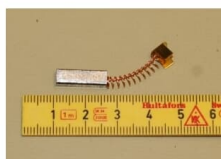

### General Information

Product ID	3BSM019247-2
ABB Type Designation	4*5*16
Catalog Description	Brush earthing