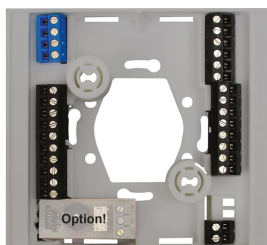

PRODUCT-DETAILS

72575N2

72575N2 Room electronic module EM341

General Information

Extended Product Type	72575N2
Product ID	2CSH232575R2004
EAN	8012542325758
Catalog Description	72575N2 Room electronic module EM341

Technical

Product Name	Room electronic module EM341
--------------	------------------------------

Container Information

Package Level 1 EAN	8012542325758
---------------------	---------------

Ordering

Minimum Order Quantity	1 piece
Customs Tariff Number	85369085
Country of Origin	Germany (DE)
Selling Unit of Measure	piece