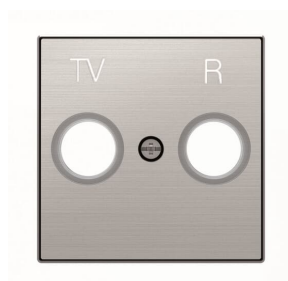

PRODUCT-DETAILS

8550 AI

8550 AI Cover plate for TV/R outlet - Stainless Steel

General Information

Extended Product Type	8550 AI
Product ID	2CLA855000A1401
EAN	8427238136080
Catalog Description	8550 AI Cover plate for TV/R outlet - Stainless Steel
Long Description	Color: Stainless Steel Cover plate for TV outlet code: 8150, 8150.3 & 8150.7

Technical

Product Name	Cover plate for TV/R outlet - Stainless Steel
Mounting Type	Flush mounted (plaster)
Type of Fastening	Mounting with Screw
Type of Indicator	Without indication field
Outlet Orientation	Straight
Surface Finishing	Glossy
Material	Stainless steel Metal
Color	Stainless steel