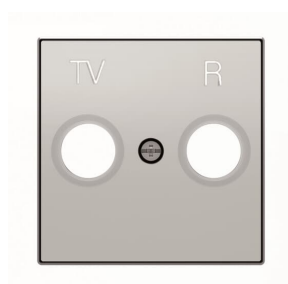

PRODUCT-DETAILS

8550 PL

8550 PL Cover plate for TV/R outlet - Silver

General Information

Extended Product Type	8550 PL
Product ID	2CLA855000A1301
EAN	8427238134697
Catalog Description	8550 PL Cover plate for TV/R outlet - Silver
Long Description	Color: SilverCover plate for TV outlet code: 8150, 8150.3 & 8150.7

Technical

Product Name	Cover plate for TV/R outlet - Silver
Mounting Type	Flush mounted (plaster)
Type of Fastening	Mounting with Screw
Type of Indicator	Without indication field
Outlet Orientation	Straight
Surface Finishing	Decor Matt
Material	Thermoplastic Plastic
Color	Silver