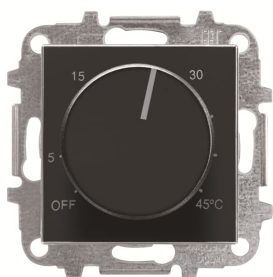

PRODUCT-DETAILS

8540.9 NS

8540.9 NS Cover plate with rotatory knob for RTC - Soft Black

General Information

Extended Product Type	8540.9 NS
Product ID	2CLA854090A1501
EAN	8427238149189
Catalog Description	8540.9 NS Cover plate with rotatory knob for RTC - Soft Black
Long Description	Color: Soft Black Cover plate for room thermostat code: 8140.9

Technical

Product Name	Cover plate with rotatory knob for RTC - Soft Black
Application	Thermostat
Type of Fastening	Clamp
Surface Finishing	Decor Matt
Material	Thermoplastic
Model Number	Central cover plate
Color	Black