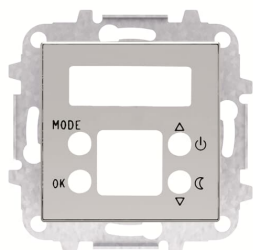

PRODUCT-DETAILS

8540.5 PL

8540.5 PL Cover plate for digital thermostat - Silver

General Information

Extended Product Type	8540.5 PL
Product ID	2CLA854050A1301
EAN	8427238145990
Catalog Description	8540.5 PL Cover plate for digital thermostat - Silver
Long Description	Cover plate for room thermostat code: 8140.5

Technical

Product Name	Cover plate for digital thermostat - Silver
Application	Thermostat
Type of Fastening	Screw
Surface Finishing	Decor Matt
Material	Thermoplastic
Model Number	Central cover plate
Color	Silver

Environmental

Ambient Air Temperature	Operation -5 ... +35 °C Storage -5 ... +50 °C
Degree of Protection	IP20