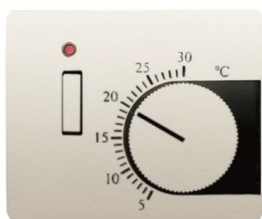

PRODUCT-DETAILS

8440.1 BL

8440.1 BL Cover thermostat w/switch

General Information

Extended Product Type	8440.1 BL
Product ID	2CLA844010A1001
EAN	8427238026411
Catalog Description	8440.1 BL Cover thermostat w/switch
Long Description	Olas, 8440.1 BL ,Cover plate for thermostat ref. 8140.1

Technical

Product Name	Cover thermostat w/switch
Application	Thermostat
Type of Fastening	Clamp
Surface Finishing	Decor Matt
Material	Metal
Model Number	Turn button
Color	Cream white (electro white)

Environmental

Ambient Air Temperature	Operation -5 ... +35 °C Storage -5 ... +50 °C
Degree of Protection	IP20

Dimensions

Product Net Width	0.073 m
Product Net Height	0.033 m
Product Net Depth / Length	0.073 m
Product Net Weight	0.042 kg