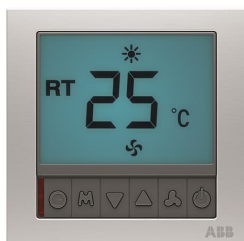

#### General Information

Extended Product Type	AM42086-AG
Product ID	2CLA624060N1657
EAN	8427238103747
Catalog Description	AM42086-AG Thermostat, 2 pipe, 2-wire (ON/OFF mode) - AG
Long Description	Rated voltage: 250Vac Rated power: 200W Sensor: NTC Temperature setting: 5° C - 35° C Temp adjustment: +/- 1° C Depth: 25,5mm