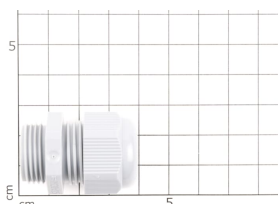

PRODUCT-DETAILS

768802

CONNECTOR MWO CONN

General Information

Product ID	768802
ABB Type Designation	-
Catalog Description	CONNECTOR MWO CONN

Additional Information

ABB Type Designation	-
Core Credit	0.00
Country of Origin	United States (US) Germany (DE)
Customs Tariff Number	85352100
Gross Weight	0 kg
Invoice Description	CONNECTOR MWO CONN
Made To Order	No
Minimum Order Quantity	1 EA
Order Multiple	1 EA
Part Type	New
Product Name	-
Product Net Weight	0 kg
Product Type	Undefined
Quote Only	No
Replacement Product ID (NEW)	NONE
Selling Unit of Measure	each