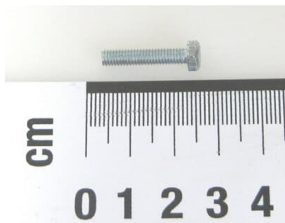

## Hexagon head screw

### General Information

Product ID	9ADA120-5
ABB Type Designation	Steel 8.8-A2F M4x20
Catalog Description	Hexagon head screw

### Ordering

Country of Origin	Taiwan, Province Of China (TW)
Invoice Description	Hexagon head screw
Minimum Order Quantity	1 piece
Selling Unit of Measure	piece
Order Multiple	1 piece
Quote Only	No
Made To Order	No
Stocked At (Warehouses)	Menden, Germany

### Additional Information

---

Product Name	Hexagon head screw
ABB Type Designation	Steel 8.8-A2F M4x20

---

---