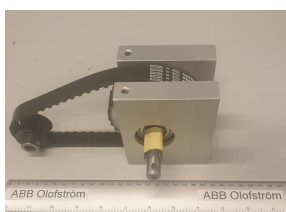

PRODUCT-DETAILS

91510004

DRIVENHET

General Information

Product ID	91510004
ABB Type Designation	-
Catalog Description	DRIVENHET

Additional Information

ABB Type Designation	-
Country of Origin	Sweden (SE)
Customs Tariff Number	7308909900
Gross Volume	0.1 m ³
Gross Weight	0.1 kg
Invoice Description	DRIVENHET
Made To Order	No
Minimum Order Quantity	1 piece
Order Multiple	1 piece
Part Type	New
Product Name	-
Product Net Weight	0.1 kg
Product Type	Undefined
Quote Only	No
Selling Unit of Measure	piece
Stocked At (Warehouses)	Uddevalla, Sweden
WEEE Category	Product Not in WEEE Scope