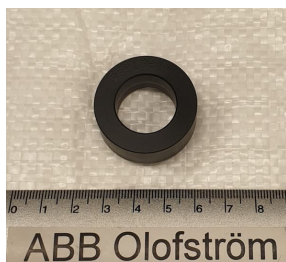

PRODUCT-DETAILS

91117611

Spacer Washer  $\phi$ 34/20x13,5

---

### General Information

Product ID	91117611
ABB Type Designation	-
Catalog Description	Spacer Washer $\phi$ 34/20x13,5
Long Description	Spacer Washer $\phi$ 34/20x13,5

---

### Ordering

Country of Origin	Sweden (SE)
Invoice Description	Spacer Washer $\phi$ 34/20x13,5
Minimum Order Quantity	1 piece
Selling Unit of Measure	piece
Order Multiple	1 piece
Quote Only	No
Made To Order	No