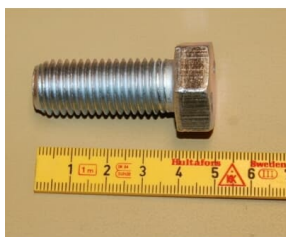

PRODUCT-DETAILS

9ADA120R75

SCREW

General Information

Product ID	9ADA120R75
ABB Type Designation	-
Catalog Description	SCREW

Ordering

Country of Origin	Sweden (SE)
Customs Tariff Number	73181558
Selling Unit of Measure	piece
Minimum Order Quantity	1 piece
Order Multiple	1 piece
Stocked At (Warehouses)	Espoo, Finland

Dimensions

Product Net Weight	0.001 kg
--------------------	----------

Categories

Motors and Generators → Service → Spares and Consumables → Parts