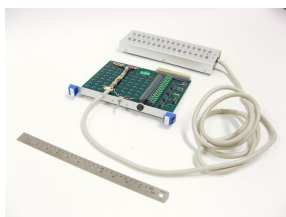

PRODUCT-DETAILS

940251101

PTC - Digital simulation board

General Information

Product ID	940251101
ABB Type Designation	PTO C
Catalog Description	PTC - Digital simulation board

Additional Information

ABB Type Designation	PTO C
Core Credit	0.00
Country of Origin	United States (US) Sweden (SE)
Customs Tariff Number	85389091
Gross Volume	0 m ³
Gross Weight	1.5 kg
Invoice Description	PTC - Digital simulation board
Made To Order	No
Minimum Order Quantity	1 piece
Order Multiple	1 piece
Package Level 1 Gross Weight	1.5 kg
Package Level 1 Units	1 piece
Part Type	New
Product Name	Unclassified
Product Net Weight	1.5 kg
Product Type	Unclassified

Quote Only	No
Selling Unit of Measure	piece
Stocked At (Warehouses)	Wickliffe, Ohio, United States Malmö, Sweden Singapore, Singapore
Technical Information	Digital simulation board, 32ch Note! This part is NOT RoHS 2 2011/65/EU compliant. This is a spare part for systems placed on the market before July 22, 2017 and may only be ordered for repair, reuse, updating of functionalities or upgrading of capacity.
WEEE Category	Product Not in WEEE Scope