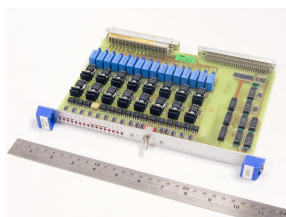

PRODUCT-DETAILS

**940188001**

**OATG - 48-240V AC 1A 16 ch, Triac, opto**

**General Information**

Product ID	940188001
ABB Type Designation	OATG
Catalog Description	OATG - 48-240V AC 1A 16 ch, Triac, opto

**Additional Information**

ABB Type Designation	OATG
Core Credit	0.00
Country of Origin	United States (US) Sweden (SE)
Customs Tariff Number	85389091
Gross Volume	0 m <sup>3</sup>
Gross Weight	0.001 kg
Invoice Description	OATG - 48-240V AC 1A 16 ch, Triac, opto
Made To Order	No
Minimum Order Quantity	1 piece
Order Multiple	1 piece
Package Level 1 Gross Weight	0.001 kg
Package Level 1 Units	1 piece
Part Type	New
Product Name	Unclassified
Product Net Weight	0.001 kg
Product Type	Unclassified