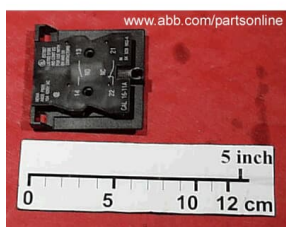

PRODUCT-DETAILS

9262465-536

AUXILIARY CONTACT BLOCK

General Information

Product ID	9262465-536
ABB Type Designation	(1NO+1NC) SX/LEFT
Catalog Description	AUXILIARY CONTACT BLOCK

Additional Information

ABB Type Designation	(1NO+1NC) SX/LEFT
Country of Origin	Italy (IT)
Customs Tariff Number	85363030
Gross Weight	0.048 kg
Invoice Description	AUXILIARY CONTACT BLOCK
Made To Order	No
Medium Description	AUXILIARY CONTACT BLOCK
Minimum Order Quantity	1 piece
Order Multiple	1 piece
Package Level 1 Gross Weight	48 g
Package Level 1 Units	1 piece
Part Type	New
Product Name	Control System Accessory
Product Net Weight	0.048 kg
Product Type	Control_System_Accessory
Quote Only	No
Selling Unit of Measure	piece

Stocked At (Warehouses)	Menden, Germany Malmö, Sweden
Technical Information	FOR LTHS 1250 K1050E
UNSPSC	39121500

Categories

Mining Solutions → Underground Mining Solutions → Electric Trucks