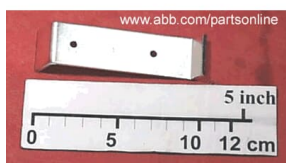

PRODUCT-DETAILS

9262465-529

ARC RUNNER

General Information

Product ID	9262465-529
ABB Type Designation	LJUSBÅGSHORN
Catalog Description	ARC RUNNER

Additional Information

ABB Type Designation	LJUSBÅGSHORN
Country of Origin	Italy (IT)
Customs Tariff Number	85363030
Gross Weight	0.084 kg
Invoice Description	ARC RUNNER
Made To Order	No
Minimum Order Quantity	1 piece
Order Multiple	1 piece
Package Level 1 Gross Weight	84 g
Package Level 1 Units	1 piece
Part Type	New
Product Name	Control System Accessory
Product Net Weight	0.084 kg
Product Type	Control_System_Accessory
Quote Only	No
Selling Unit of Measure	piece
Stocked At	Menden, Germany