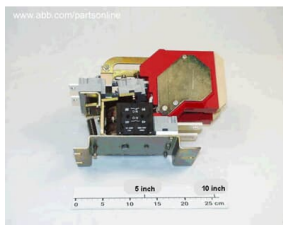

PRODUCT-DETAILS

**9262465-47**

**LTHS 250/2 DC-Contactor**

**General Information**

Product ID	9262465-47
ABB Type Designation	LTHS 250/2
Catalog Description	LTHS 250/2 DC-Contactor

**Additional Information**

ABB Type Designation	LTHS 250/2
Country of Origin	Sweden (SE)
Customs Tariff Number	85049091
Gross Weight	8.45 kg
Invoice Description	LTHS 250/2 DC-Contactor
Made To Order	No
Medium Description	DC-Contactor
Minimum Order Quantity	1 piece
Order Multiple	1 piece
Package Level 1 Gross Weight	8.45 kg
Package Level 1 Units	1 piece
Part Type	New
Product Name	Control System Accessory
Product Net Weight	8.45 kg
Product Type	Control_System_Accessory
Quote Only	No
Selling Unit of Measure	piece

Stocked At  
(Warehouses)

Malmö, Sweden

Technical Information

LTHS 250/2 DC-Contactor Two poles DC-Contactor LTHS 250, 420V, 300A,  
Coil 24V DC '+20%, -30%. Auxiliary Contact 3NO + 3NC Dim. acc. to drawing  
D44800 K1050E