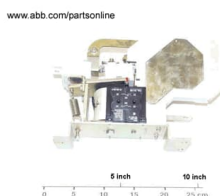

PRODUCT-DETAILS

**9262465-45**

**LTHS 250/1 DC-Contactor**

**General Information**

Product ID	9262465-45
ABB Type Designation	LTHS 250/1
Catalog Description	LTHS 250/1 DC-Contactor

**Additional Information**

ABB Type Designation	LTHS 250/1
Country of Origin	Sweden (SE)
Customs Tariff Number	85049091
Gross Weight	4.56 kg
Invoice Description	LTHS 250/1 DC-Contactor
Made To Order	No
Medium Description	DC-CONTACTOR
Minimum Order Quantity	1 piece
Order Multiple	1 piece
Package Level 1 Gross Weight	4.56 kg
Package Level 1 Units	1 piece
Part Type	New
Product Name	Control System Accessory
Product Net Weight	4.56 kg
Product Type	Control_System_Accessory
Quote Only	No
Selling Unit of Measure	piece

Stocked At  
(Warehouses)

Malmö, Sweden

Technical Information

Single pole DC-Contactor LTHS 250, 420V, 300A, Coil 24V DC '+20%, -30%.  
Auxiliary Contact 3NO + 3NC Dim. acc. to drawing D44799 K1050E K1035E