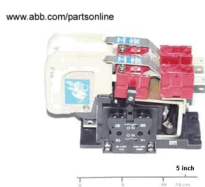

PRODUCT-DETAILS

**9262465-43**

**DC-Contactor**

**General Information**

Product ID	9262465-43
ABB Type Designation	LTHS 60/2
Catalog Description	DC-Contactor

**Additional Information**

ABB Type Designation	LTHS 60/2
Country of Origin	Sweden (SE)
Customs Tariff Number	85049091
Gross Weight	2.6 kg
Invoice Description	DC-Contactor
Made To Order	No
Medium Description	DC-Contactor
Minimum Order Quantity	1 piece
Order Multiple	1 piece
Package Level 1 Gross Weight	2600 g
Package Level 1 Units	1 piece
Part Type	New
Product Name	Control System Accessory
Product Net Weight	2.6 kg
Product Type	Control_System_Accessory
Quote Only	No
Selling Unit of Measure	piece

Stocked At  
(Warehouses)

Malmö, Sweden

Technical Information

Two poles DC-Contactor LTHS 60, 420V, 10A, Coil 24V DC <sup>+20%</sup>, <sup>-30%</sup>.  
Auxiliary Contact 1NO + 1NC Dim. acc. to drawing D44623 K1050E