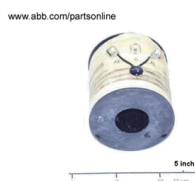

PRODUCT-DETAILS

9262465-257

Coil Single Pole Exe.

General Information

Product ID	9262465-257
ABB Type Designation	DC-CONTACTOR LTHS 1000
Catalog Description	Coil Single Pole Exe.

Additional Information

ABB Type Designation	DC-CONTACTOR LTHS 1000
Country of Origin	Sweden (SE)
Customs Tariff Number	85049091
Gross Weight	3.75 kg
Invoice Description	Coil Single Pole Exe.
Made To Order	No
Medium Description	Coil Single Pole Exe.
Minimum Order Quantity	1 piece
Order Multiple	1 piece
Package Level 1 Gross Weight	3750 g
Package Level 1 Units	1 piece
Part Type	New
Product Name	Control System Accessory
Product Net Weight	3.75 kg
Product Type	Control_System_Accessory
Quote Only	No
Selling Unit of Measure	piece

Stocked At
(Warehouses)

Malmö, Sweden

Technical Information

For DC-Contactor LTHS 1000 K1050E

UNSPSC

39120000

Categories

Mining Solutions → Underground Mining Solutions → Electric Trucks