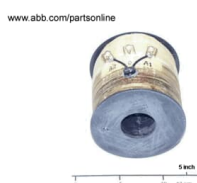

PRODUCT-DETAILS

**9262465-247**

**Coil for DC-Contactor LTHS 650**

**General Information**

Product ID	9262465-247
ABB Type Designation	*LTHS 650
Catalog Description	Coil for DC-Contactor LTHS 650

**Additional Information**

ABB Type Designation	*LTHS 650
Country of Origin	Sweden (SE)
Customs Tariff Number	85049091
Gross Weight	4.508 kg
Invoice Description	Coil for DC-Contactor LTHS 650
Made To Order	No
Medium Description	Coil
Minimum Order Quantity	1 piece
Order Multiple	1 piece
Package Level 1 Gross Weight	4.508 kg
Package Level 1 Units	1 piece
Part Type	New
Product Name	Control System Accessory
Product Net Weight	4.508 kg
Product Type	Control_System_Accessory
Quote Only	No
Selling Unit of Measure	piece

Stocked At  
(Warehouses)

Malmö, Sweden

Technical Information

Coil for DC-Contactor LTHS 650 For two poles DC-Contactor LTHS 650  
K1050E

UNSPSC

39120000

---