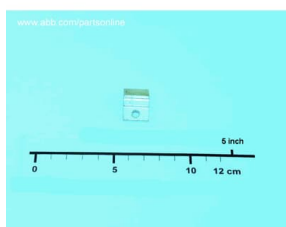

PRODUCT-DETAILS

9262465-242

Contact set for LTHS 250

General Information

Product ID	9262465-242
ABB Type Designation	*LTHS 250
Catalog Description	Contact set for LTHS 250

Additional Information

ABB Type Designation	*LTHS 250
Country of Origin	Sweden (SE)
Customs Tariff Number	85049091
Gross Weight	0.026 kg
Invoice Description	Contact set for LTHS 250
Made To Order	No
Medium Description	Fixed and Movable Contacts
Minimum Order Quantity	1 piece
Order Multiple	1 piece
Package Level 1 Gross Weight	0.026 kg
Package Level 1 Units	1 piece
Part Type	New
Product Name	Control System Accessory
Product Net Weight	0.026 kg
Product Type	Control_System_Accessory
Quote Only	No
Selling Unit of Measure	piece