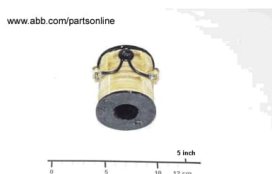

PRODUCT-DETAILS

9262465-240

Coil, Single Pole Execution

General Information

Product ID	9262465-240
ABB Type Designation	COIL, SINGLE POLE EXECUTION
Catalog Description	Coil, Single Pole Execution

Additional Information

ABB Type Designation	COIL, SINGLE POLE EXECUTION
Country of Origin	Sweden (SE)
Customs Tariff Number	85049091
Gross Weight	0.594 kg
Invoice Description	Coil, Single Pole Execution
Made To Order	No
Medium Description	COIL,SINGLE POLE EXECUTON
Minimum Order Quantity	1 piece
Order Multiple	1 piece
Package Level 1 Gross Weight	594 g
Package Level 1 Units	1 piece
Part Type	New
Product Name	Control System Accessory
Product Net Weight	0.594 kg
Product Type	Control_System_Accessory
Quote Only	No
Selling Unit of Measure	piece