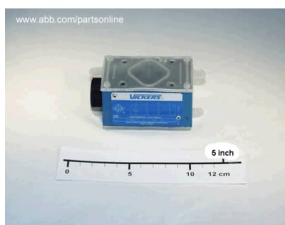

PRODUCT-DETAILS

9262465-122

Check Valve

General Information

Product ID	9262465-122
ABB Type Designation	DGMDC-3-PYL-20
Catalog Description	Check Valve

Additional Information

ABB Type Designation	DGMDC-3-PYL-20
Country of Origin	Sweden (SE)
Customs Tariff Number	85049091
Gross Weight	1 kg
Invoice Description	Check Valve
Made To Order	No
Medium Description	Check Valve
Minimum Order Quantity	1 piece
Order Multiple	1 piece
Package Level 1 Gross Weight	1 kg
Package Level 1 Units	1 piece
Part Type	New
Product Name	Control System Accessory
Product Net Weight	1 kg
Product Type	Control_System_Accessory
Quote Only	No
Selling Unit of Measure	piece