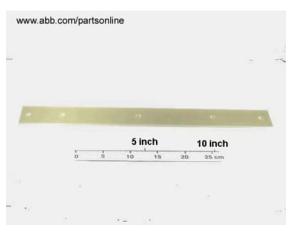

PRODUCT-DETAILS

9262359-149

SHEET

General Information

Product ID	9262359-149
ABB Type Designation	SHEET
Catalog Description	SHEET

Additional Information

ABB Type Designation	SHEET
Country of Origin	Sweden (SE)
Customs Tariff Number	85049091
Gross Weight	0.3 kg
Invoice Description	SHEET
Made To Order	No
Medium Description	SHEET
Minimum Order Quantity	1 piece
Order Multiple	1 piece
Package Level 1 Gross Weight	300 g
Package Level 1 Units	1 piece
Part Type	New
Product Name	Control System Accessory
Product Net Weight	0.3 kg
Product Type	Control_System_Accessory
Quote Only	No
Selling Unit of Measure	piece