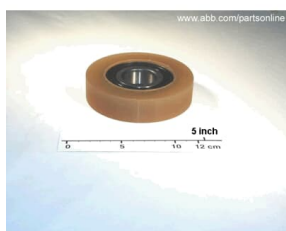

PRODUCT-DETAILS

9262358-K

WHEEL

General Information

Product ID	9262358-K
ABB Type Designation	WHEEL
Catalog Description	WHEEL

Additional Information

ABB Type Designation	WHEEL
Country of Origin	Sweden (SE)
Customs Tariff Number	85049091
Gross Weight	0.6 kg
Invoice Description	WHEEL
Made To Order	No
Medium Description	WHEEL
Minimum Order Quantity	1 piece
Order Multiple	1 piece
Package Level 1 Gross Weight	0.6 kg
Package Level 1 Units	1 piece
Part Type	New
Product Name	Control System Accessory
Product Net Weight	0.6 kg
Product Type	Control_System_Accessory
Quote Only	No
Selling Unit of Measure	piece

Stocked At
(Warehouses)

Malmö, Sweden

Technical Information

K1050E

UNSPSC

39120000

Categories

Mining Solutions → Underground Mining Solutions → Electric Trucks