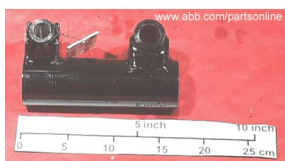

PRODUCT-DETAILS

9262358-DE

Pivot Housing

General Information

Product ID	9262358-DE
ABB Type Designation	Pivot Housing
Catalog Description	Pivot Housing

Additional Information

ABB Type Designation	Pivot Housing
Country of Origin	Sweden (SE)
Customs Tariff Number	85049091
Gross Weight	2.854 kg
Invoice Description	Pivot Housing
Made To Order	No
Minimum Order Quantity	1 piece
Order Multiple	1 piece
Package Level 1 Gross Weight	2.854 kg
Package Level 1 Units	1 piece
Part Type	New
Product Name	Control System Accessory
Product Net Weight	2.854 kg
Product Type	Control_System_Accessory
Quote Only	No
Selling Unit of Measure	piece
Stocked At	Malmö, Sweden